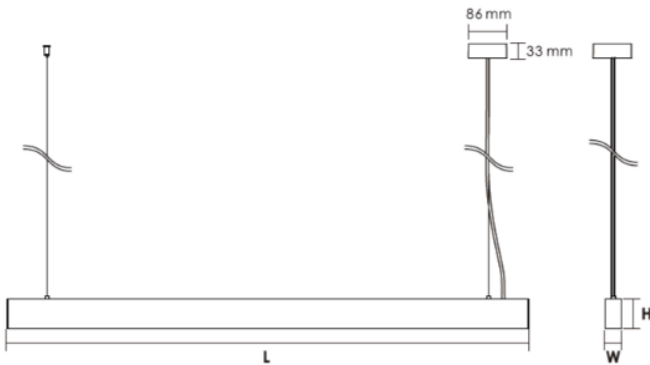

PRODUCT SPECIFICATION

MAIN MATERIAL:	Aluminium	CLASS:	CE (Class II)
RAL:	9003 (White) / 7021 (Black)	IP RATING:	20
DIMENSIONS:	1171X38X66	VOLTAGE:	Mains 230V
CABLE LENGTH:	1,5M	WORKING TEMPERATURE	-20°C ~ 45°C
NET WEIGHT:	3,2Kg	DRIVER	Longbright (included)
F MARK	Suitable for mounting on flammable materials	POWER FACTOR	≥0.9

LIGHT SOURCE:	LED STRIP (Samsung 2835)	MACADAM	Step3
LAMP INCLUDED?	YES	UGR	<6
LUMINOUS FLUX:	↑ 3250lm / 3250lm ↓	LB (on 100.000hrs)	L80B10
INPUT POWER:	↑ 25W / 25W ↓	CRI	80
COLOUR TEMP:	3000k / 4000k (see sheet below)	FLICKER FREE	YES
DIMMABLE	1-10V or DALI (see sheet below)	BEAM ANGLE	50°
PHOTOBIOLOGICAL GROUP	0 (No Risk)		

(L*W*H)mm : 1171X38X66