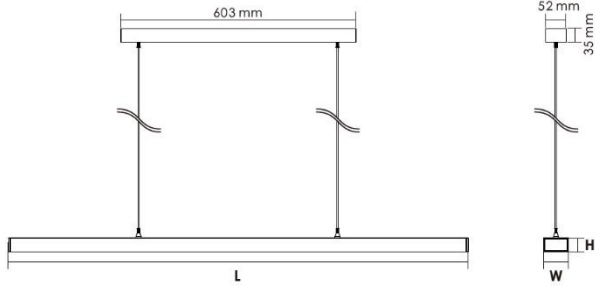

PRODUCT SPECIFICATION

MAIN MATERIAL:	Aluminium	CLASS:	CE (Class II)
RAL:	9003 (White) / 7021 (Black)	IP RATING:	20
DIMENSIONS:	1179X64X35	VOLTAGE:	Mains 230V
CABLE LENGTH:	NA	WORKING TEMPERATURE	-20°C ~ 45°C
NET WEIGHT:	3,6Kg	DRIVER	Longbright (included)
F MARK	Suitable for mounting on flammable materials	POWER FACTOR	≥0.9

LIGHT SOURCE:	LED STRIP (Samsung 2835)	MACADAM	Step3
LAMP INCLUDED?	YES	UGR	<6
LUMINOUS FLUX:	↑ 3900lm / 3900lm ↓	LB (on 100.000hrs)	L80B10
INPUT POWER:	↑ 30W / 30W ↓	CRI	80
COLOUR TEMP:	3000k / 4000k (see sheet below)	FLICKER FREE	YES
DIMMABLE	1-10V or DALI (see sheet below)	BEAM ANGLE	50°
PHOTOBIOLOGICAL GROUP	0 (No Risk)		

(L*W*H)mm : 1179X64X35